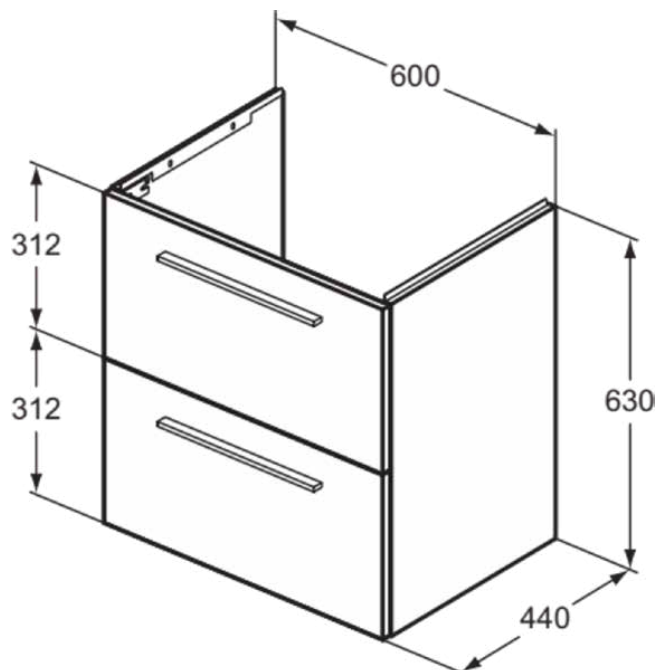

## T5255DU

Ideal Standard i.life A | Basin unit 600x440x630 mm in matt white finish, 2 drawers | Space saving

### General information

Sub product type	Basin unit
Brand	Ideal Standard
Suite name	Ideal Standard i.life A
Designer	Palomba Serafini Associati
Colour code	DU
Colour description	Matt White
Surface finish effect	matt
Height (mm)	630
Width (mm)	600
Length / Projection (mm)	440
Fixing method	Fixing set
EAN code	8014140501947
Net weight (kg)	27.67